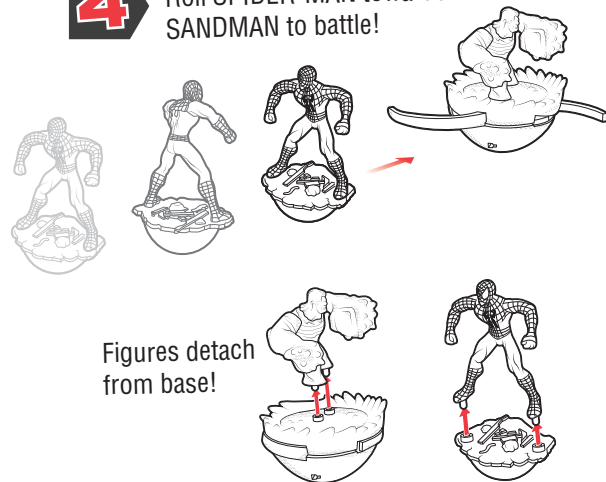

SPIDER-MAN 3

SPIDER-MAN® versus SANDMAN™

AGES 4+
69516/69110 Asst.

1 Insert ripcord directly into SANDMAN base.

2 Holding base securely, pull the ripcord.

3 Set down on play surface to launch.

4 Roll SPIDER-MAN towards SANDMAN to battle!